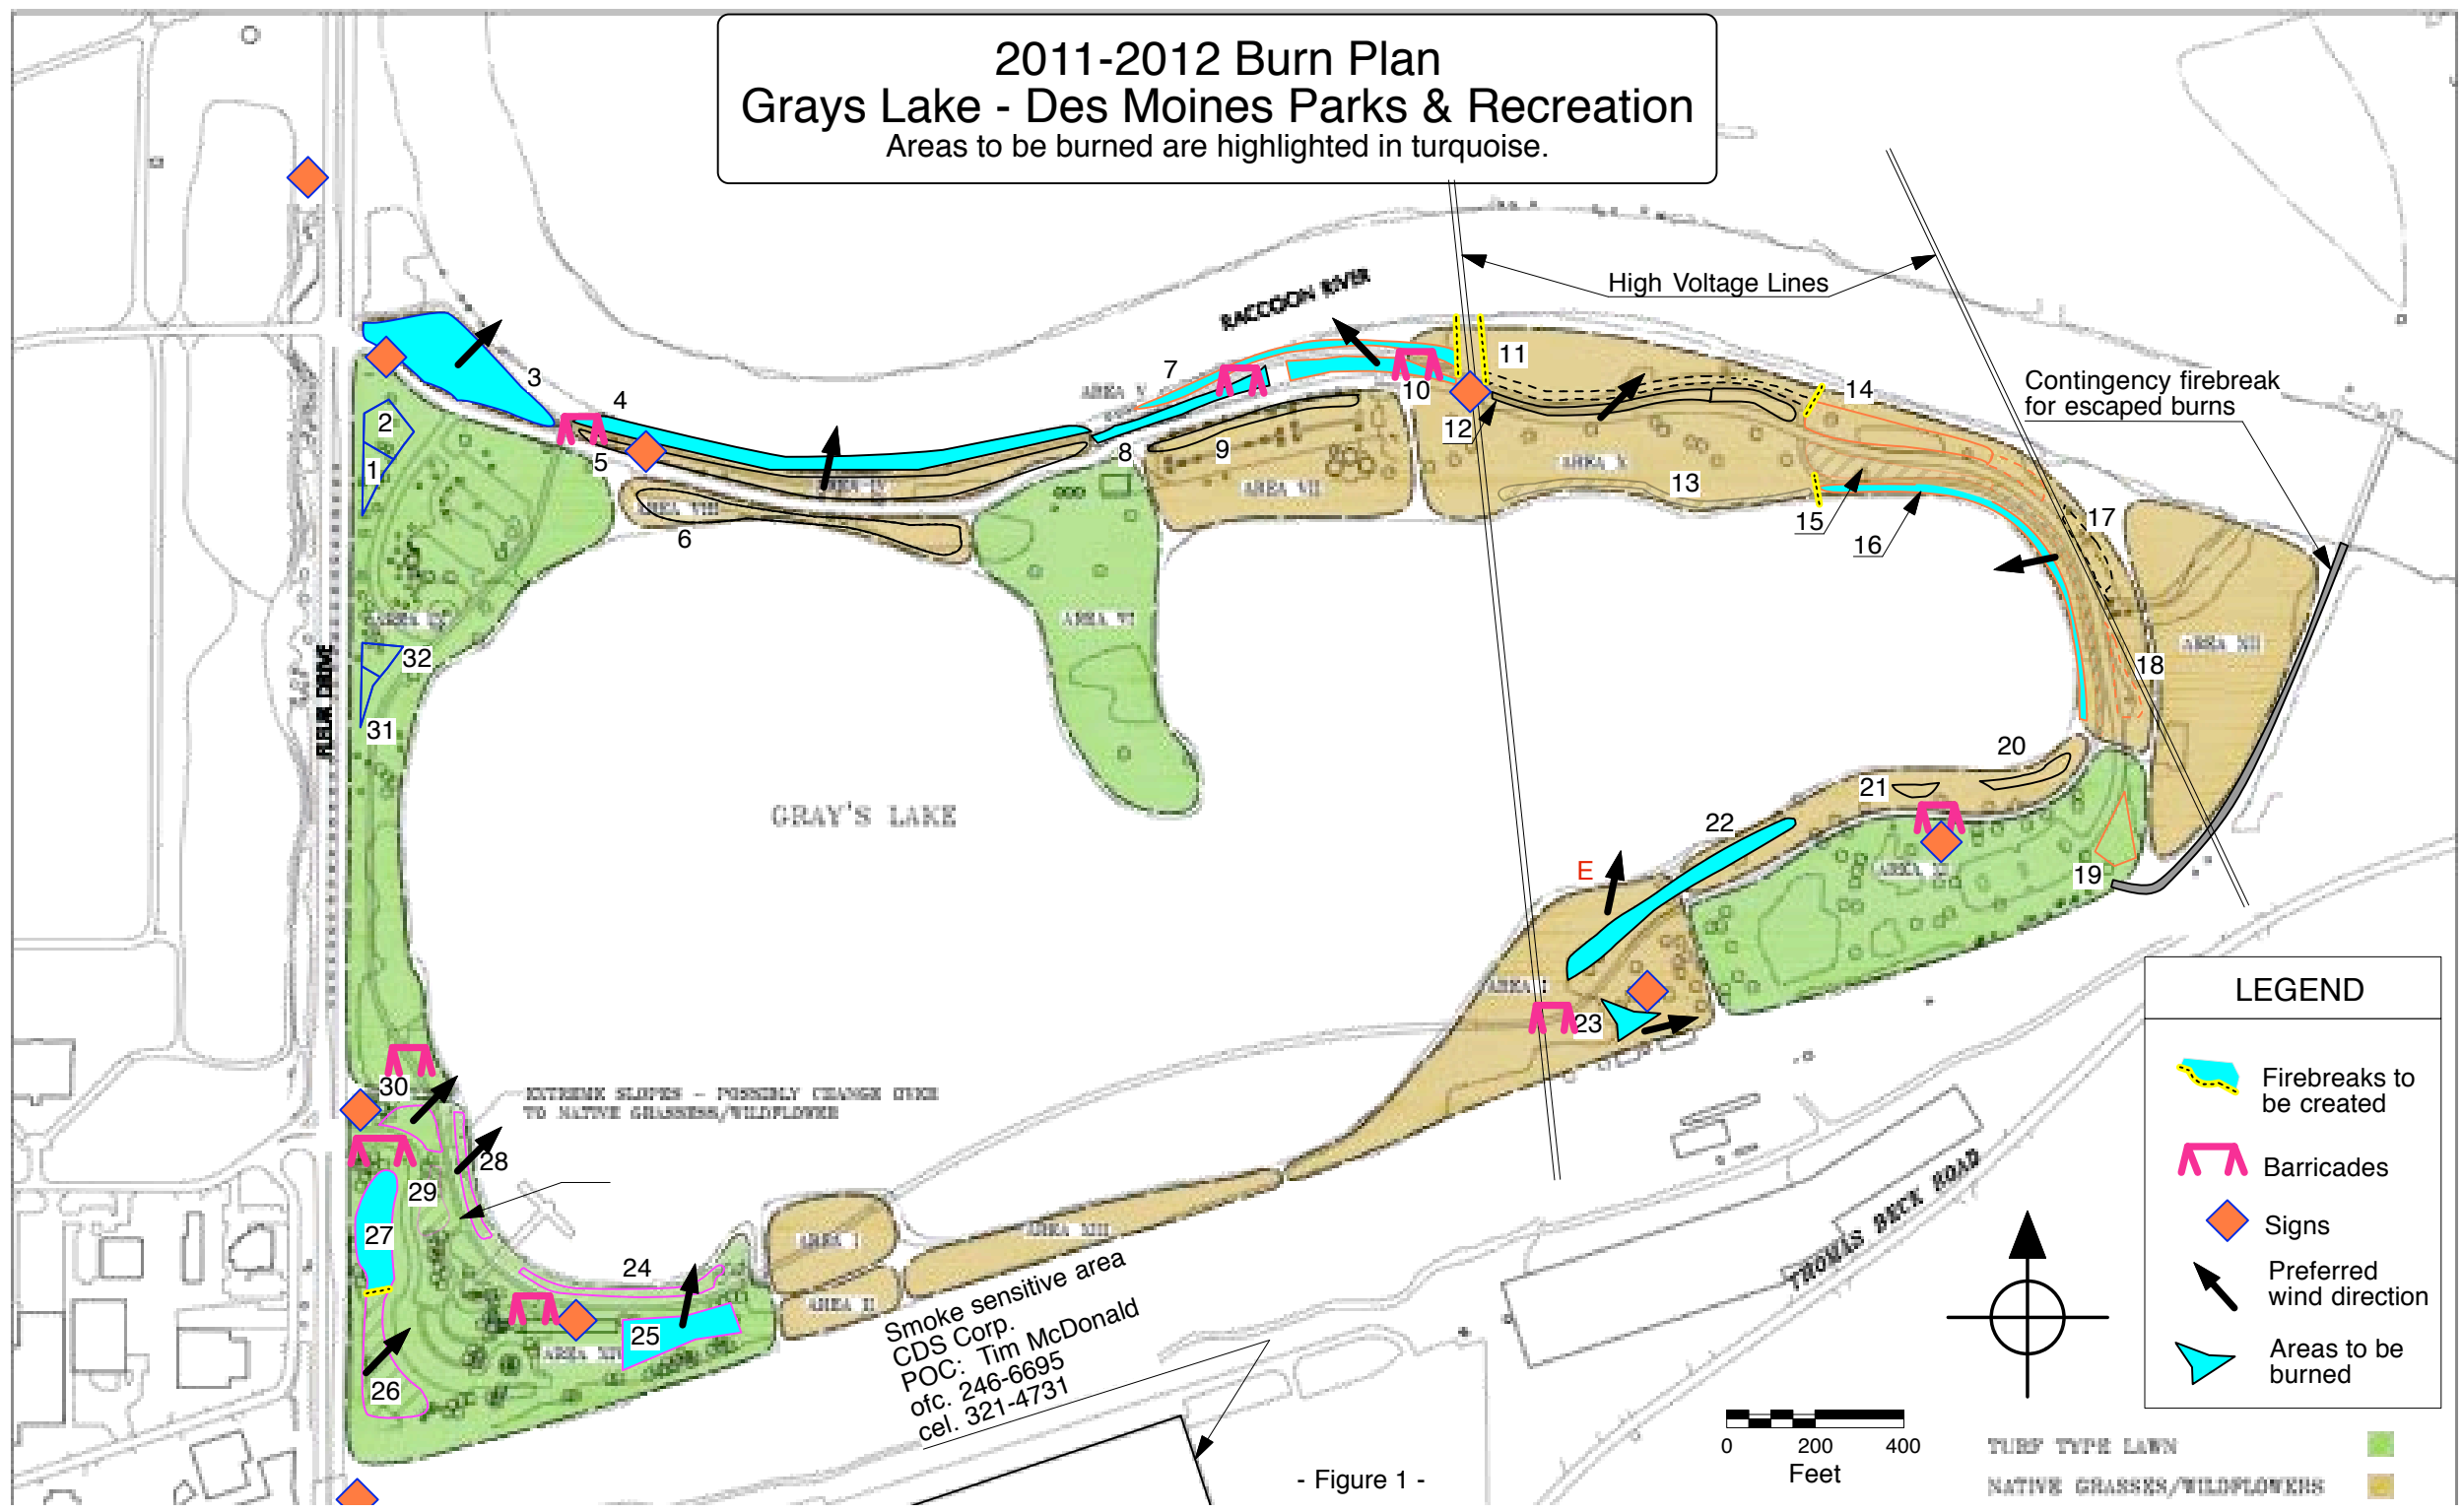

**2011-2012 Burn Plan**  
**Grays Lake - Des Moines Parks & Recreation**  
 Areas to be burned are highlighted in turquoise.

**LEGEND**

- Firebreaks to be created
- Barricades
- Signs
- Preferred wind direction
- Areas to be burned

EXTREMELY SLOPED - POSSIBLY CHANGE DIRECTION TO NATIVE GRASSES/WILDFLOWERS

Smoke sensitive area  
 CDS Corp.  
 POC: Tim McDonald  
 ofc. 246-6695  
 cel. 321-4731

TURF TYPE LAWN

NATIVE GRASSES/WILDFLOWERS

- Figure 1 -