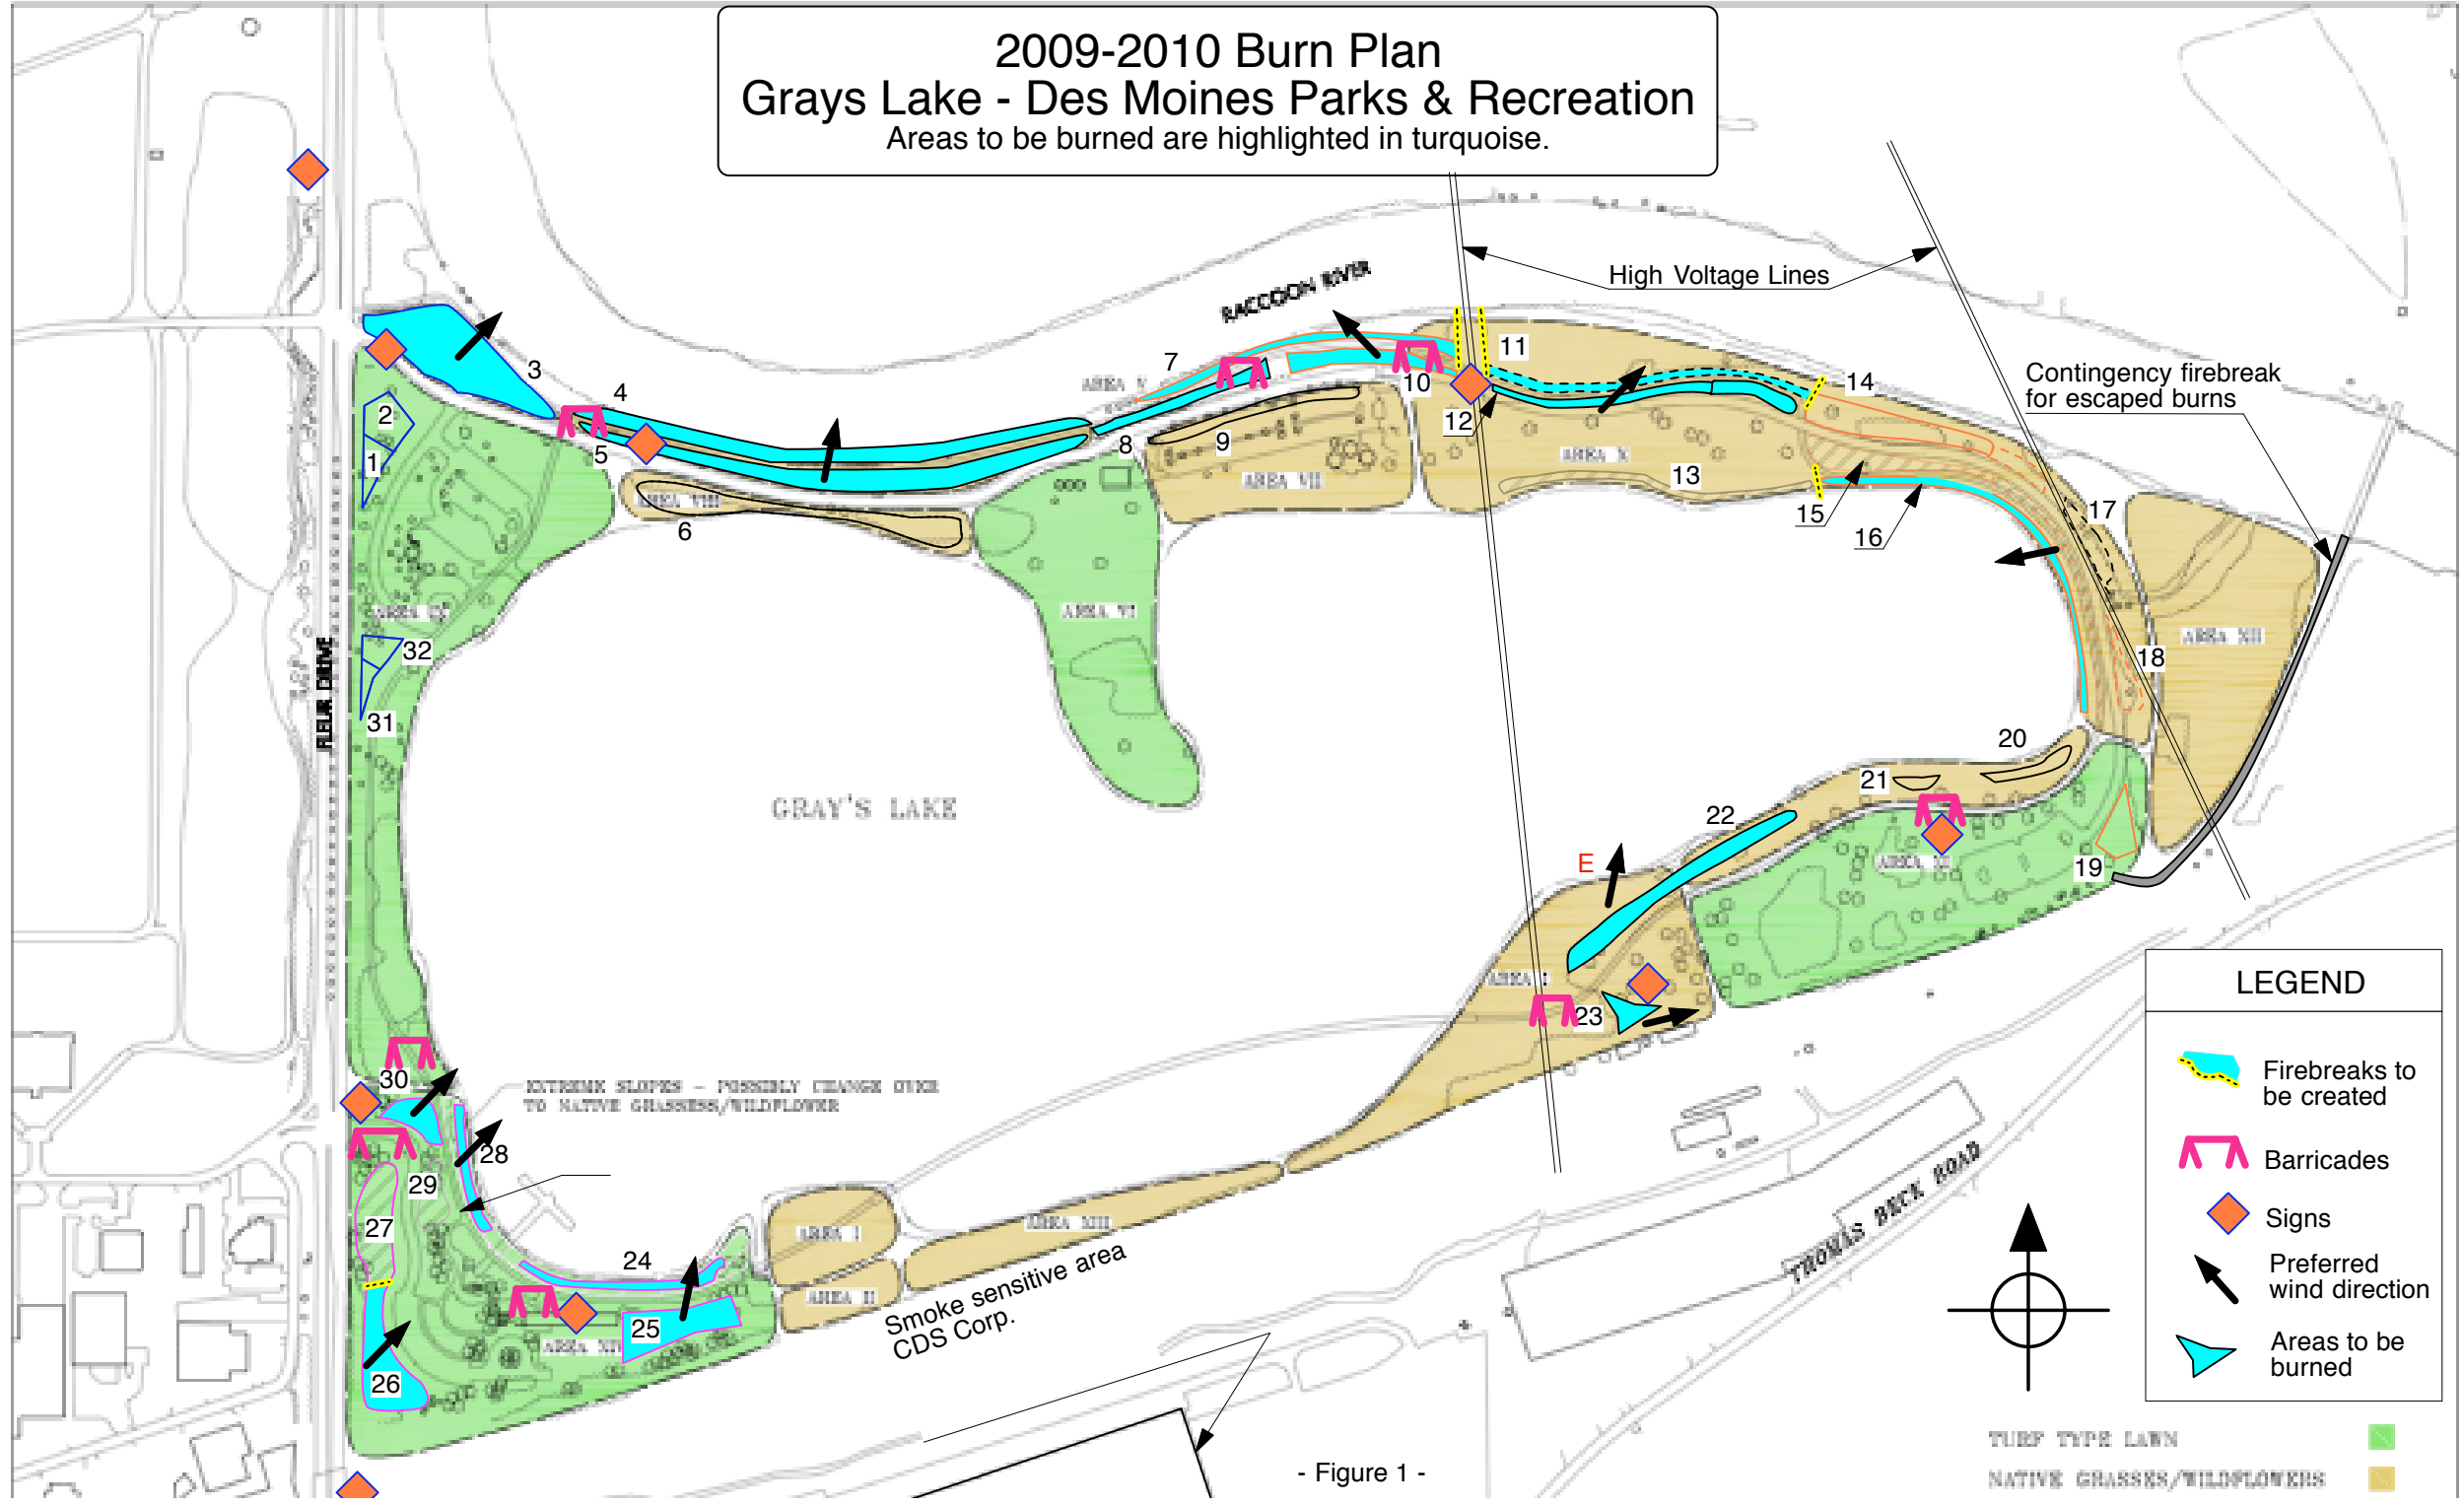

2009-2010 Burn Plan
Grays Lake - Des Moines Parks & Recreation
 Areas to be burned are highlighted in turquoise.

LEGEND

- Firebreaks to be created
- Barricades
- Signs
- Preferred wind direction
- Areas to be burned

TURF TYPE LAWN

NATIVE GRASSES/WILDFLOWERS

- Figure 1 -