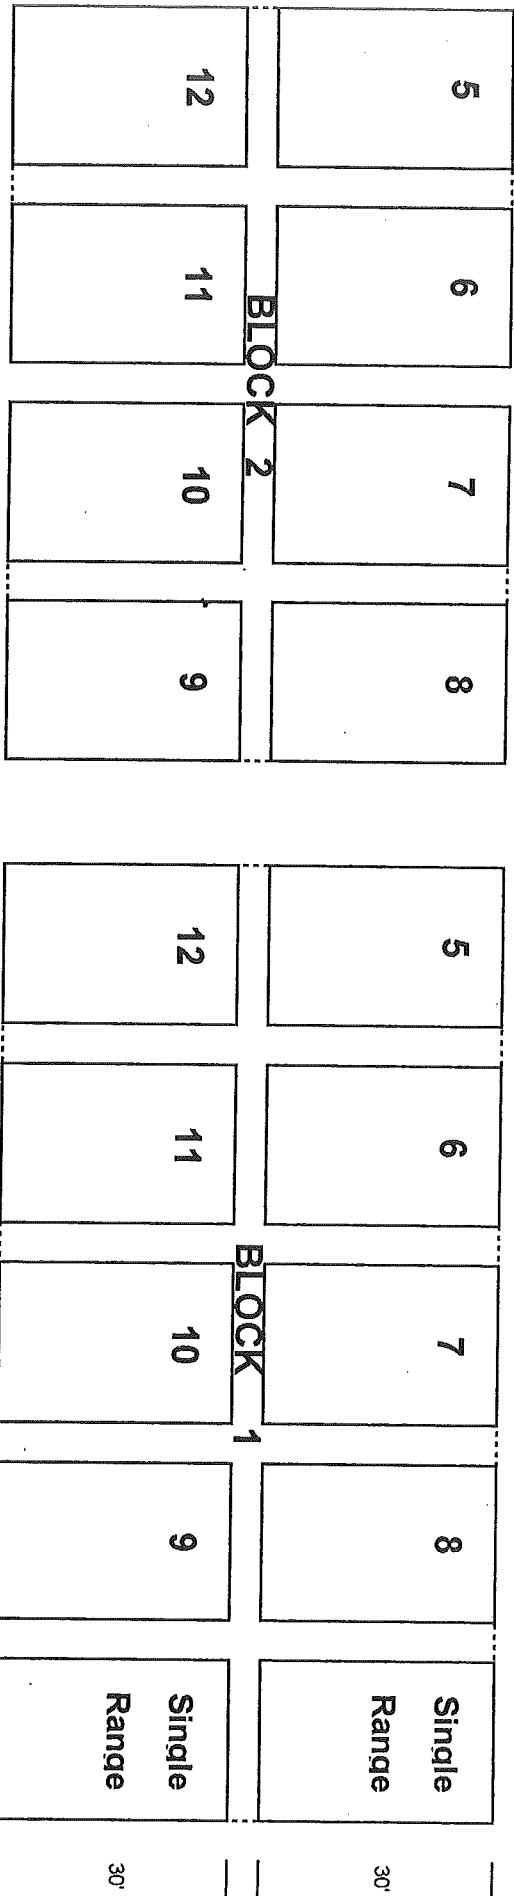

SIMS CEMETERY EAST UNIVERSITY AVENUE

16' | 4' | 16' | 4' | 16' | 4' | 16' | 108.5" | 16' | 4' | 16' | 4' | 16' | 4' | 16'